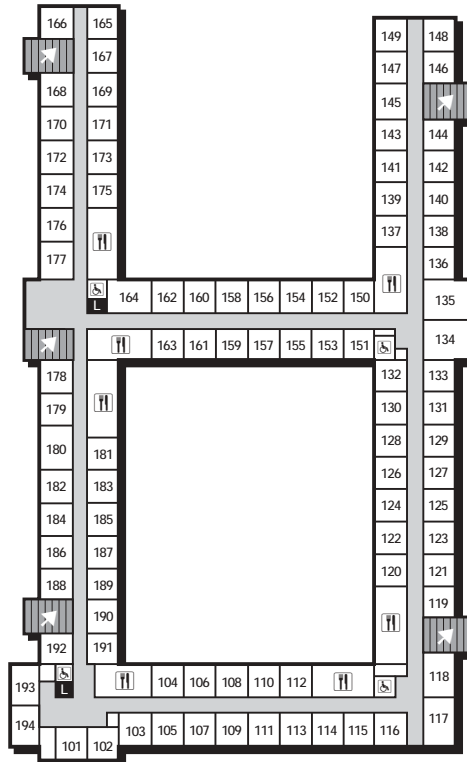

Mill Hall

Brunel University,
Cleveland Road, Uxbridge

Ground Floor

First Floor

Second Floor

Third Floor

Key

-  Staircases
-  Kitchens
-  Disabled Toilets
-  Lifts
- Rec Reception
- Mgr Manager's Office
-  Ground Floor Entrances