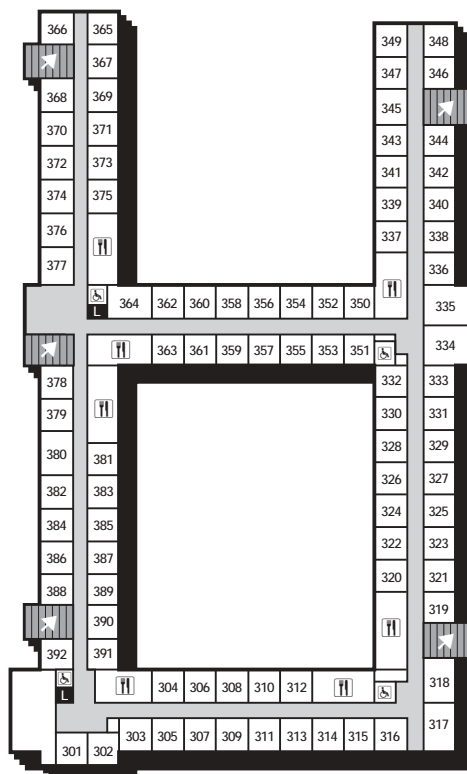

Mill Hall

Brunel University,
Cleveland Road, Uxbridge

Ground Floor

First Floor

Second Floor

Third Floor

Key

-  Staircases
-  Kitchens
-  Disabled Toilets
-  Lifts
- Rec Reception
- Mgr Manager's Office
-  Ground Floor Entrances