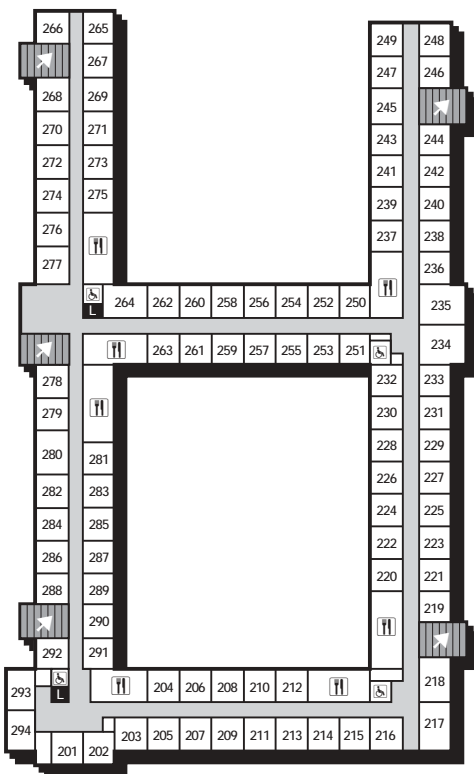

Mill Hall

Brunel University,
Cleveland Road, Uxbridge

Ground Floor

First Floor

Second Floor

Third Floor

Key

-  Staircases
-  Kitchens
-  Disabled Toilets
-  Lifts
- Rec Reception
- Mgr Manager's Office
-  Ground Floor Entrances