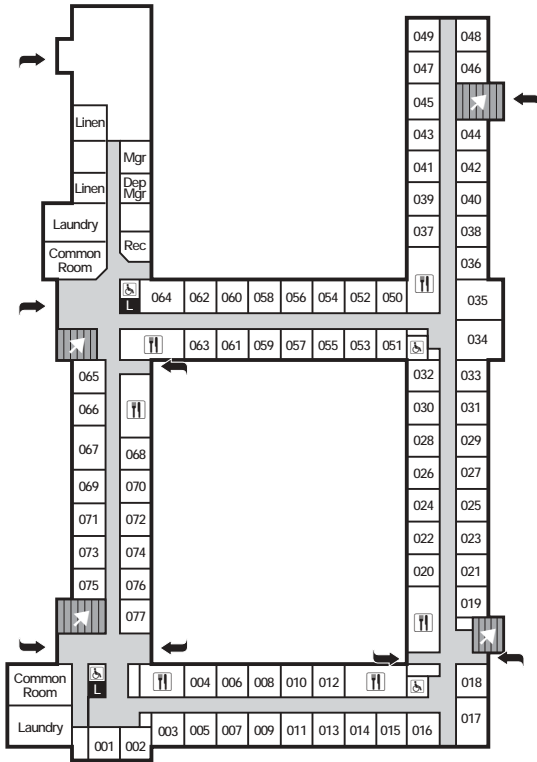

Mill Hall

Brunel University,
Cleveland Road, Uxbridge

Ground Floor

First Floor

Second Floor

Third Floor

Key

-  Staircases
-  Kitchens
-  Disabled Toilets
-  Lifts
- Rec Reception
- Mgr Manager's Office
-  Ground Floor Entrances