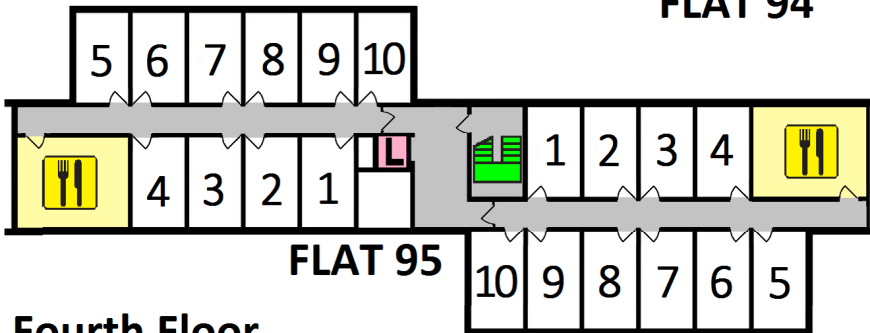

East Hall

Isambard Complex, Block J

Brunel
University
London

Ground Floor

Key

	Staircase
	Kitchen
	Lift
	Bicycles
	Entrance
	Accessible WC
	Adapted room (with shower)
	Adapted room (with bath)

First Floor

Second Floor

Third Floor

Fourth Floor