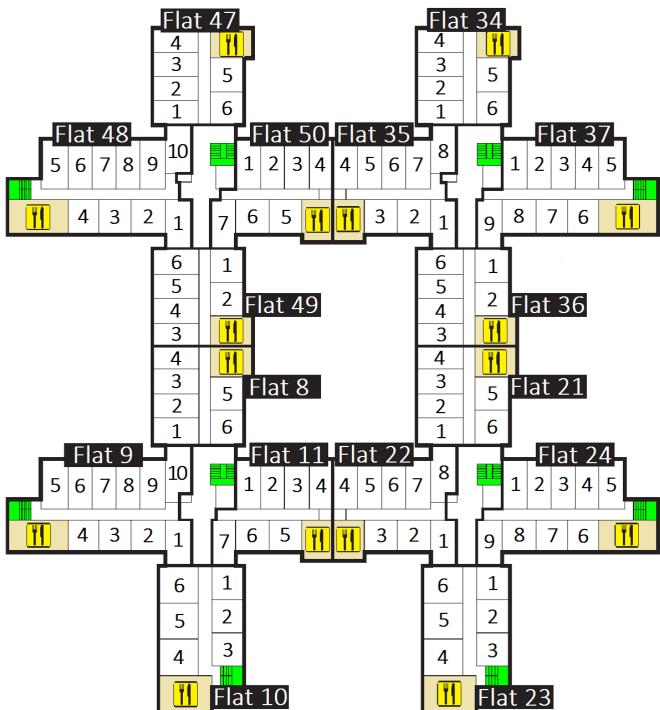

Fleming Hall

MFG Complex

Brunel
University
London

Ground Floor

First Floor

Second Floor

Third Floor

Key

Staircase

Kitchen

Entrance

Laundry