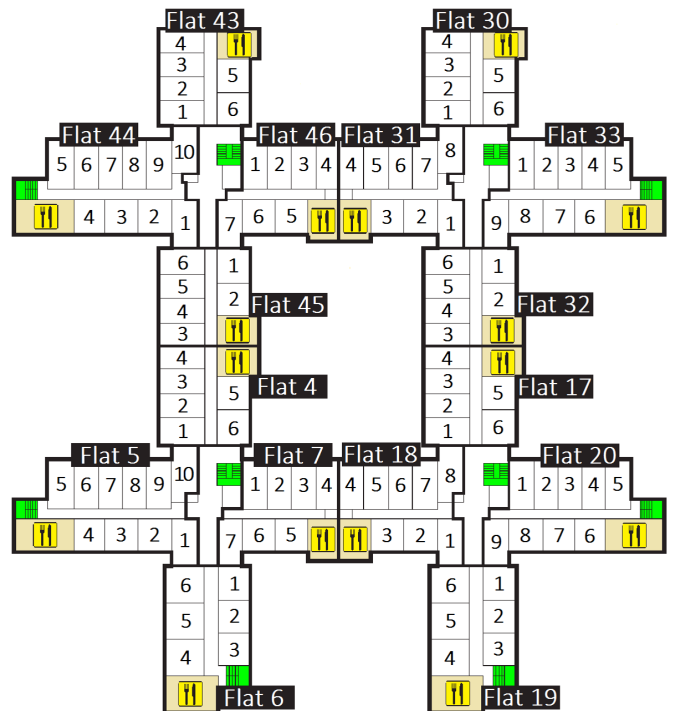

Fleming Hall

MFG Complex

Brunel
University
London

Ground Floor

First Floor

Second Floor

Third Floor

Key

Staircase

Kitchen

Entrance

Laundry