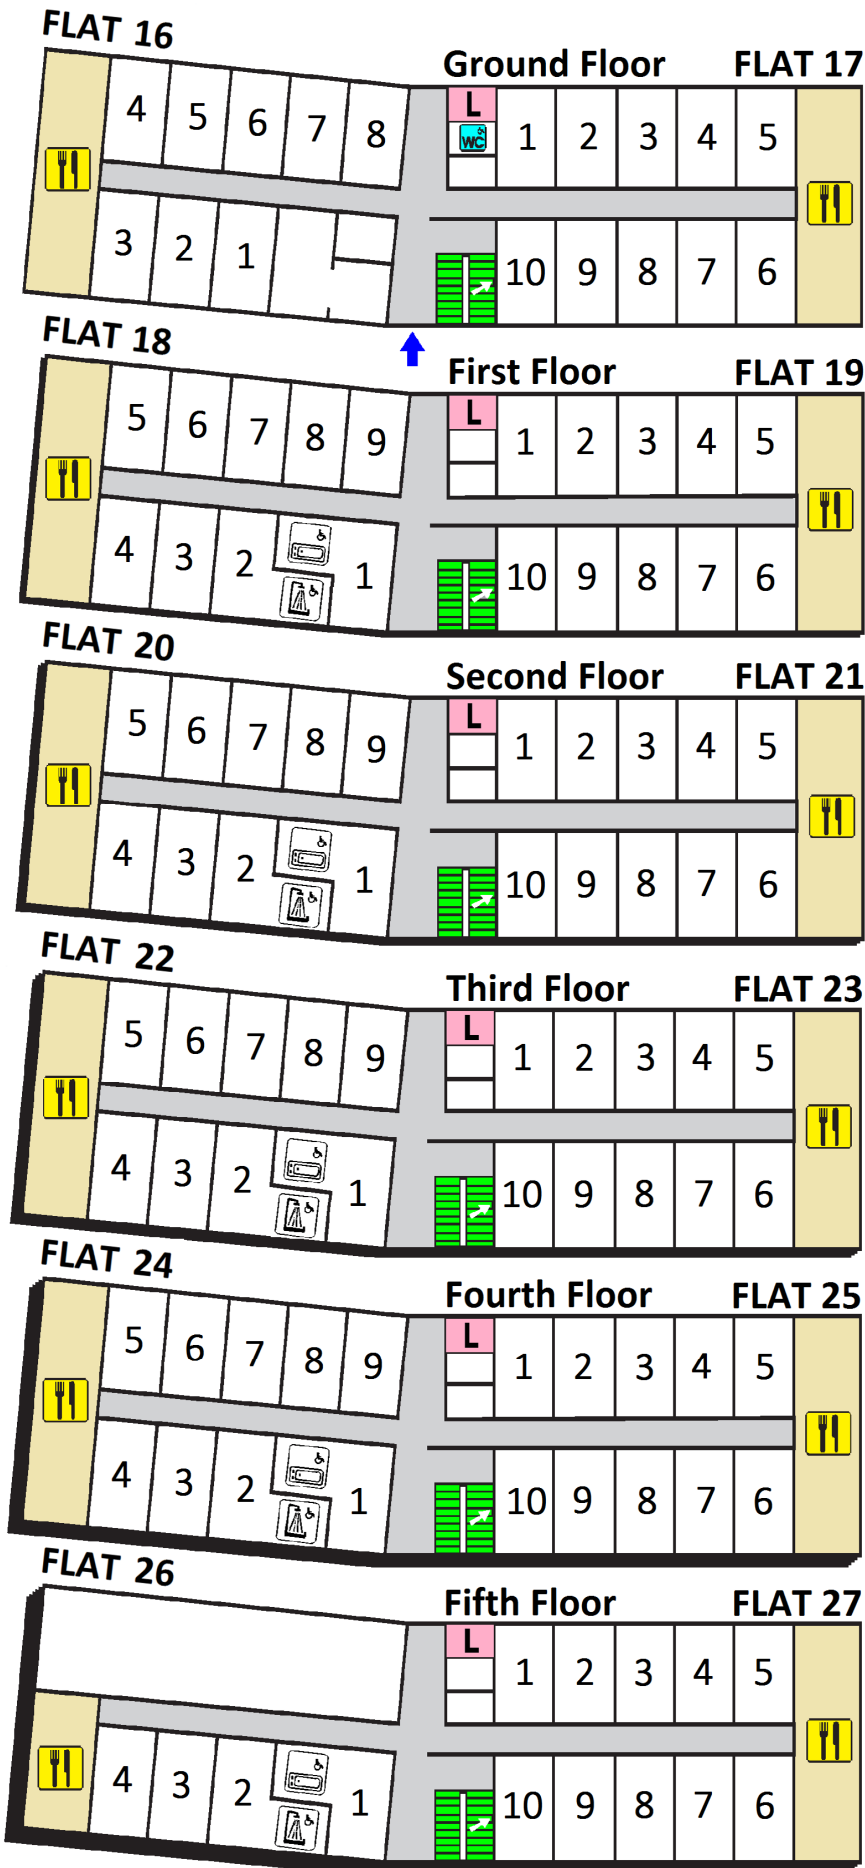

Stockwell Hall

Lancaster Complex

Key

-  Staircase
-  Kitchen
-  Adapted toilet
-  Lift
-  Adapted Room (with bath)
-  Adapted Room (with shower)
-  Entrance

- A. Southwark Hall
- B. Stockwell Hall
- C. Borough Road Hall
- D. Maria Grey Hall
- E. Gordon Hall