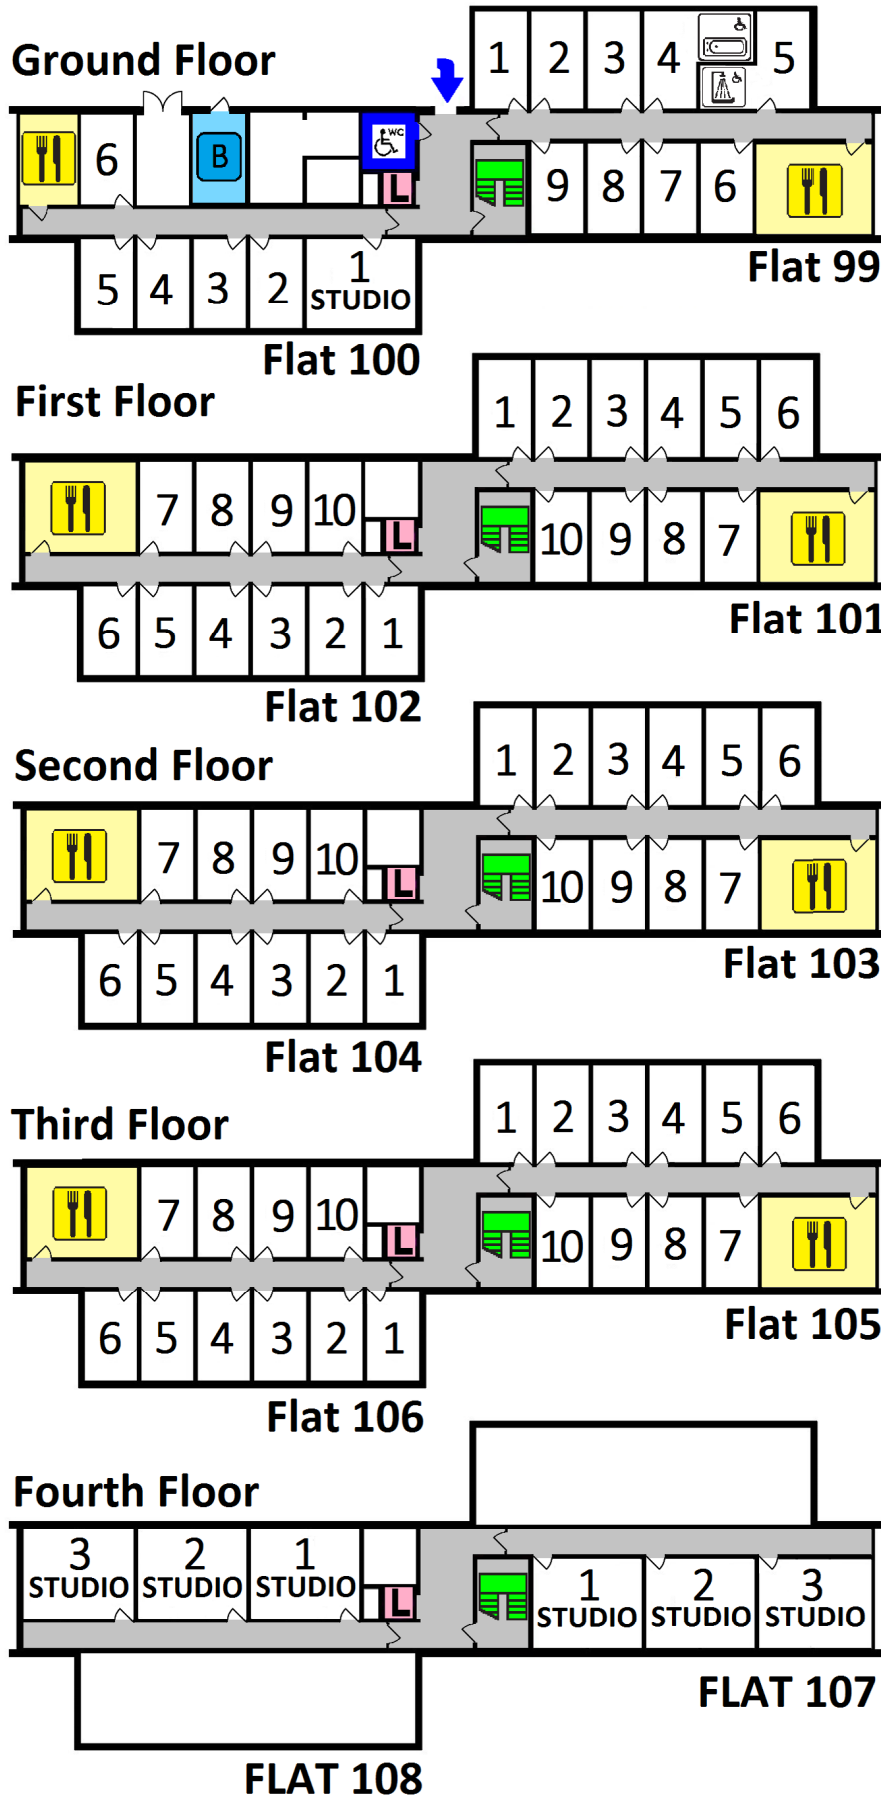

Runnymede Hall

Isambard Complex, Block K

Brunel
University
London

Key

-  Staircase
-  Kitchen
-  Lift
-  Bicycles
-  Entrance
-  Accessible WC
-  Adapted room (with shower)
-  Adapted room (with bath)