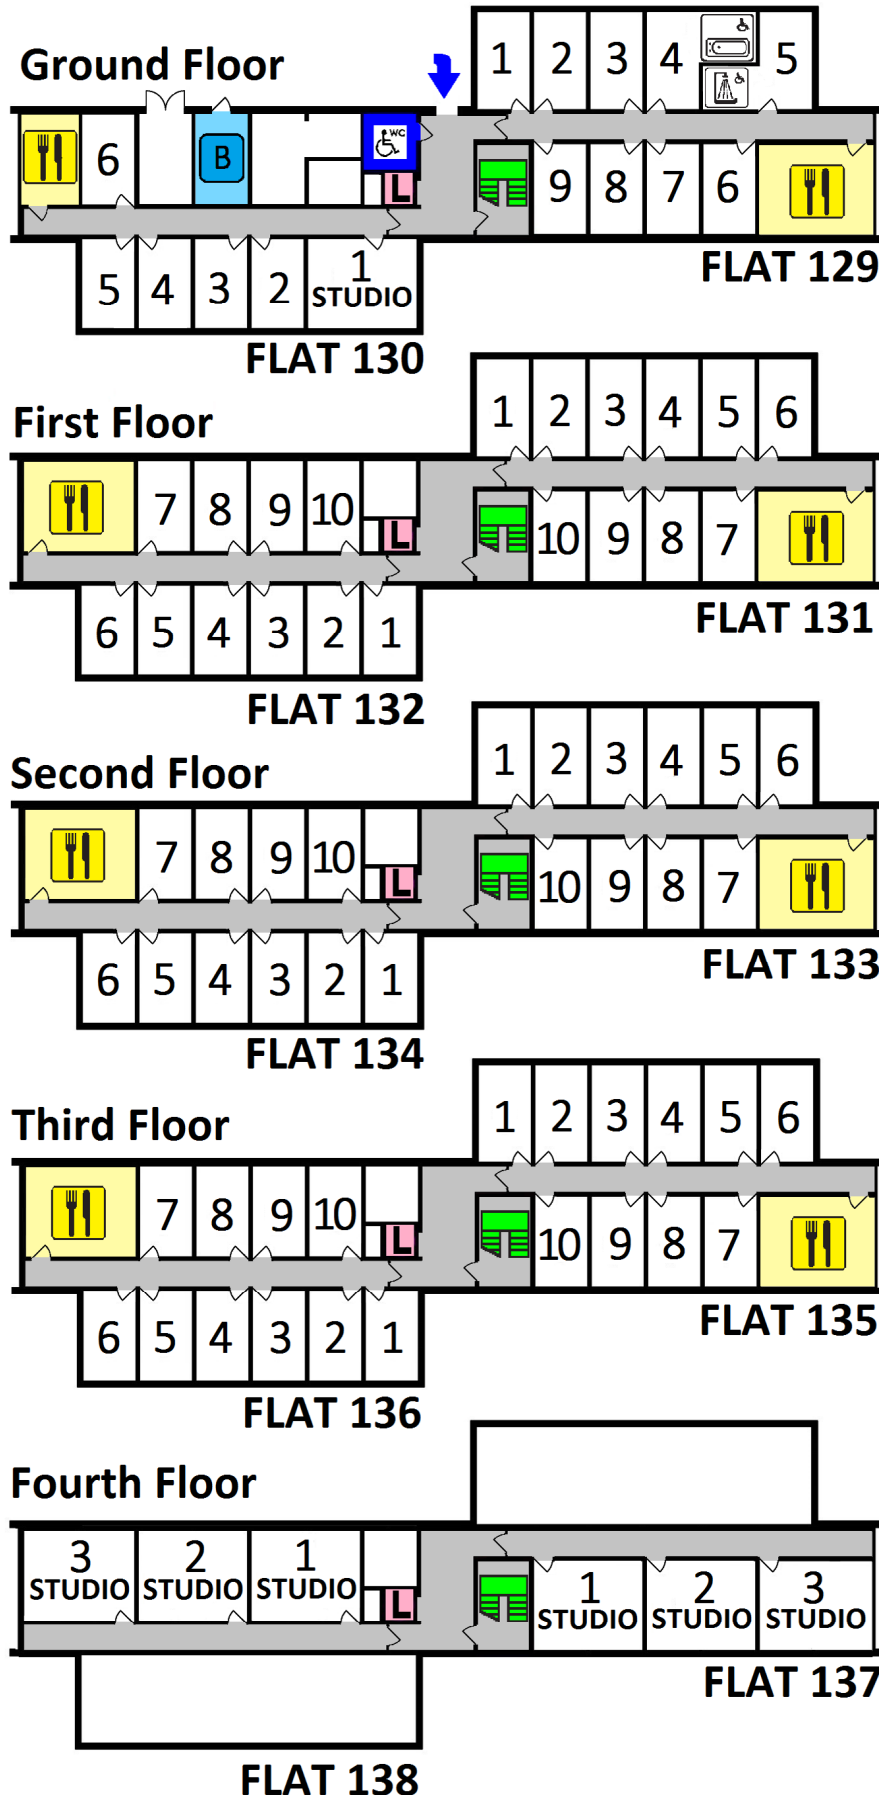

Shoreditch Hall

Isambard Complex, Block N

Brunel
University
London

Key

-  Staircase
-  Kitchen
-  Lift
-  Bicycles
-  Entrance
-  Accessible WC
-  Adapted room (with shower)
-  Adapted room (with bath)