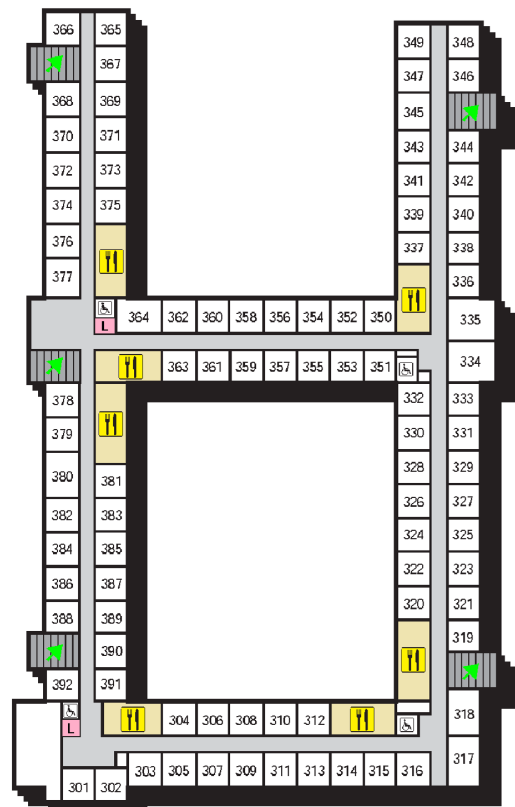

# Mill Hall MFG Complex

**Brunel**  
University  
London

Ground Floor

First Floor

Second Floor

Third Floor

## Key

-  Staircase
-  Kitchen

 Entrance

-  Lift (Limited Access)
-  Laundry