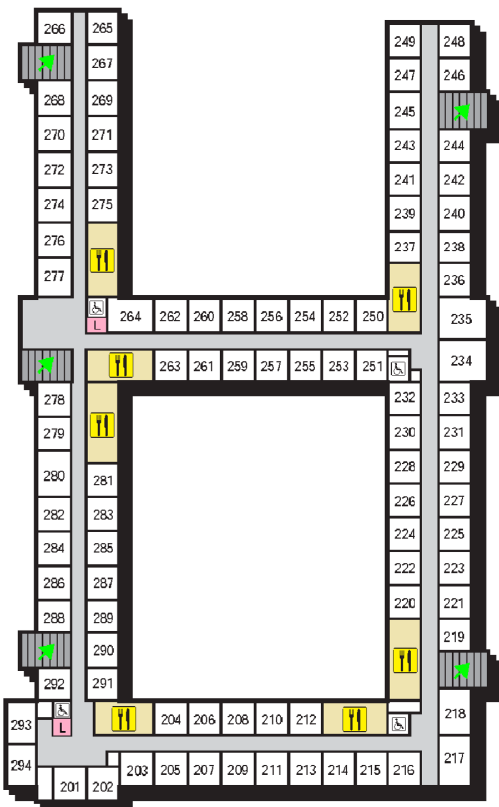

# Mill Hall MFG Complex

**Brunel**  
University  
London

Ground Floor

First Floor

Second Floor

Third Floor

## Key

-  Staircase
-  Kitchen

 Entrance

-  Lift (Limited Access)
-  Laundry