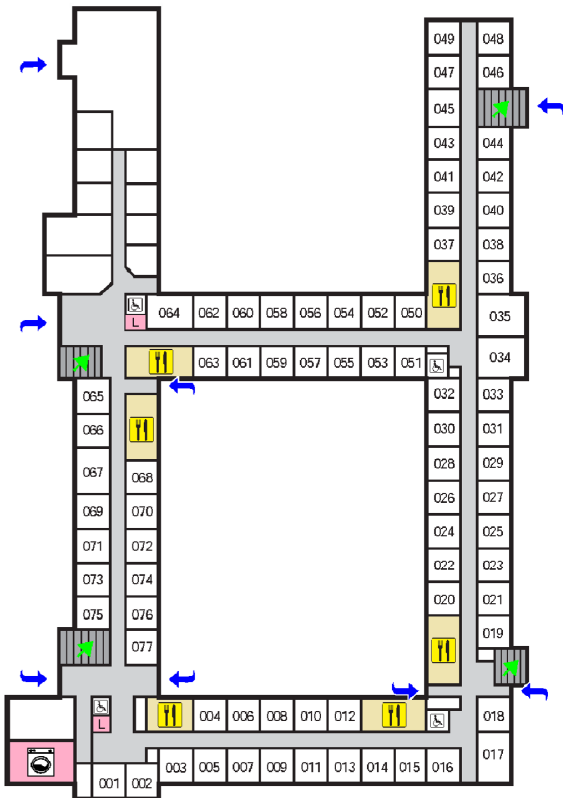

# Mill Hall MFG Complex

**Brunel**  
University  
London

Ground Floor

First Floor

Second Floor

Third Floor

## Key

-  Staircase
-  Kitchen

 Entrance

-  Lift (Limited Access)
-  Laundry