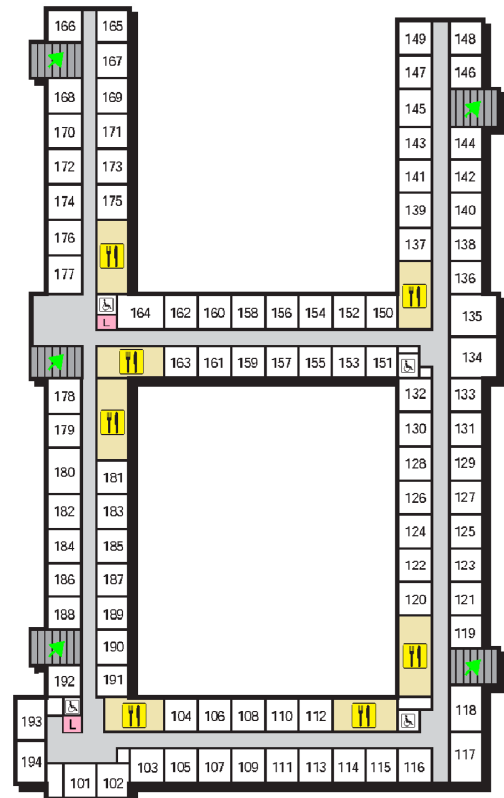

# Mill Hall MFG Complex

**Brunel**  
University  
London

Ground Floor

First Floor

Second Floor

Third Floor

## Key

-  Staircase
-  Kitchen

 Entrance

-  Lift (Limited Access)
-  Laundry