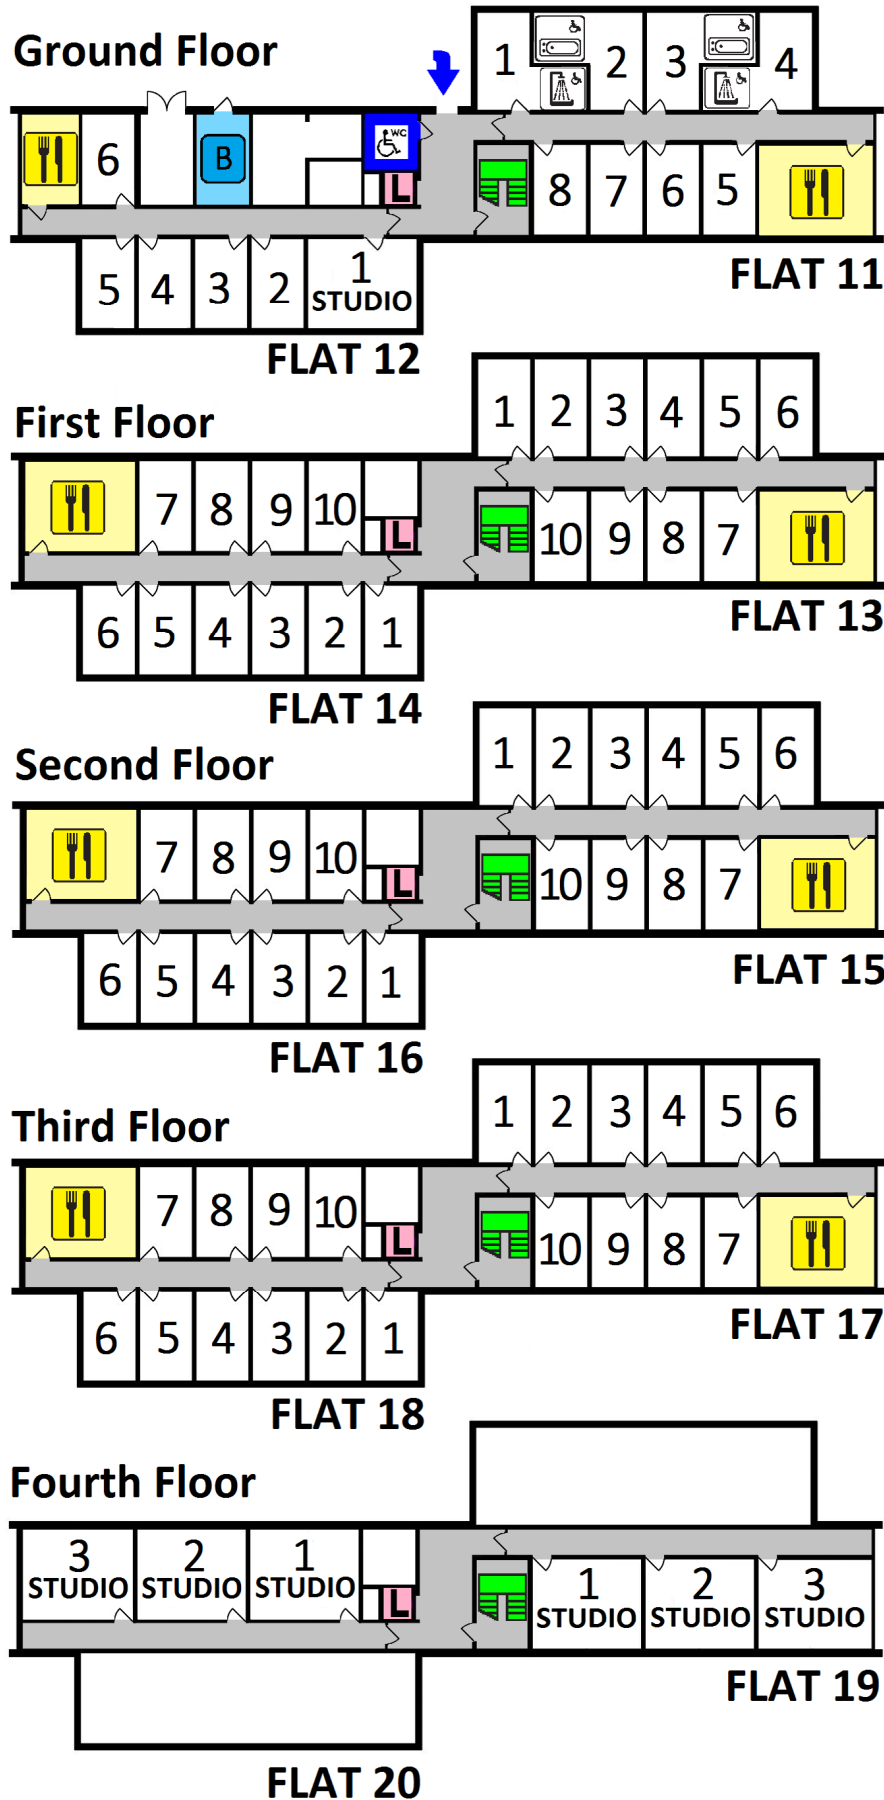

Meadow Hall

Isambard Complex, Block B

Brunel
University
London

Key

-  Staircase
-  Kitchen
-  Lift
-  Bicycles
-  Entrance
-  Accessible WC
-  Adapted room (with shower)
-  Adapted room (with bath)