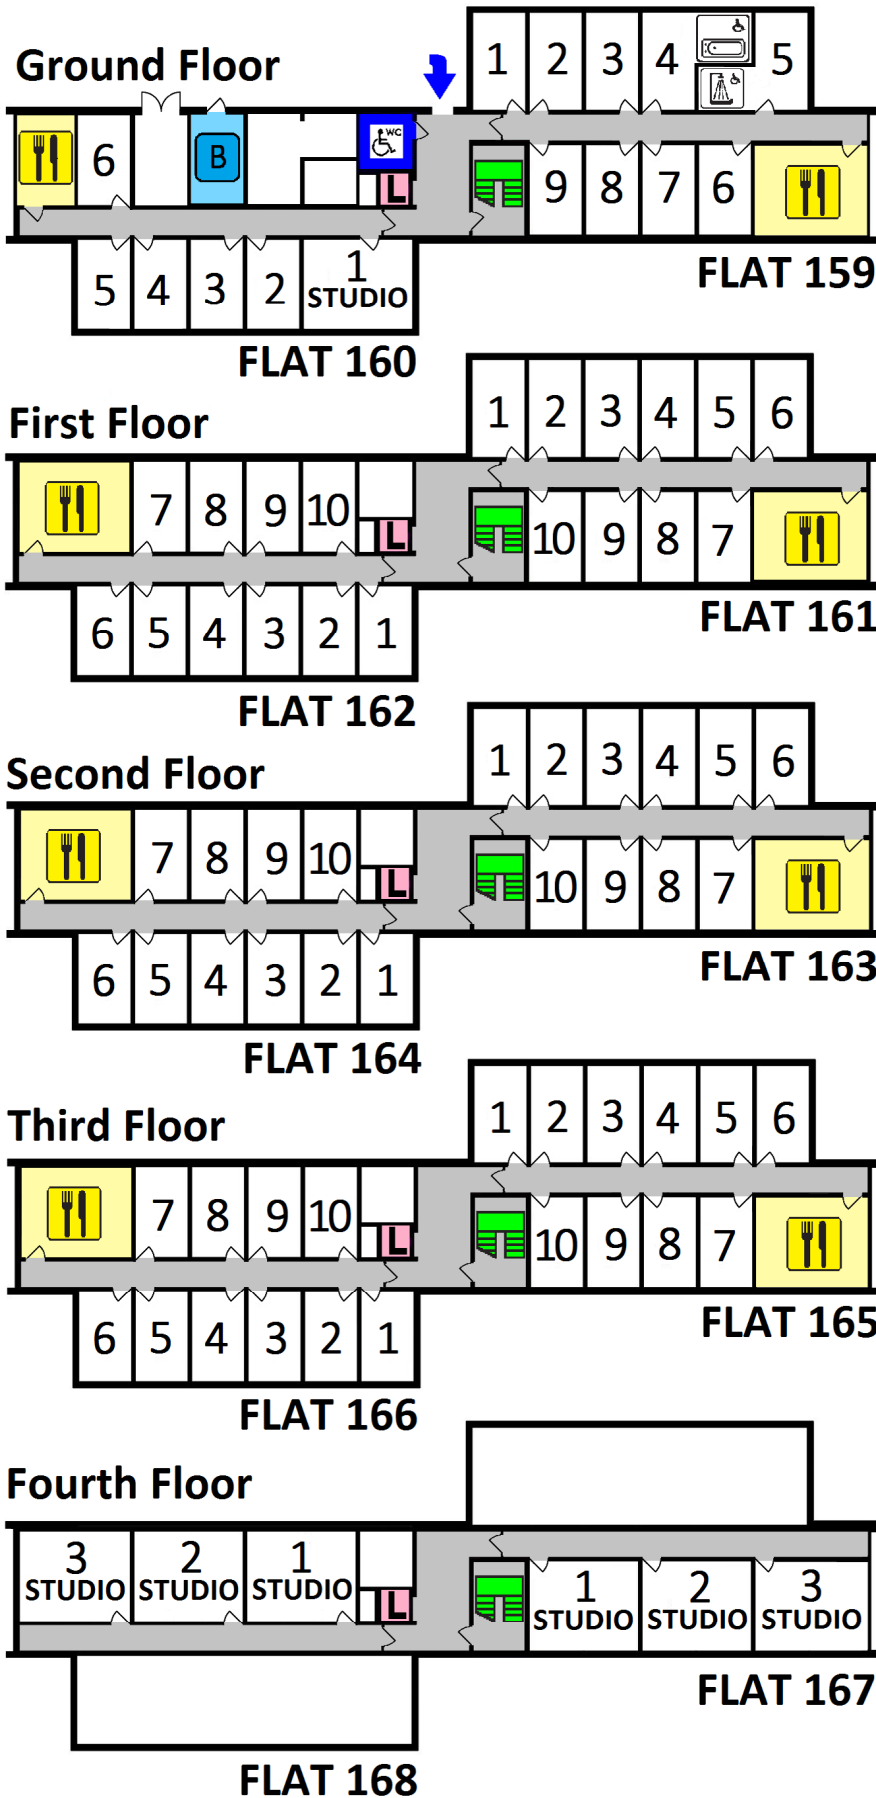

Brian Winstanley Hall

Isambard Complex, Block Q

Brunel
University
London

Key

-  Staircase
-  Kitchen
-  Lift
-  Bicycles
-  Entrance
-  Accessible WC
-  Adapted room (with shower)
-  Adapted room (with bath)