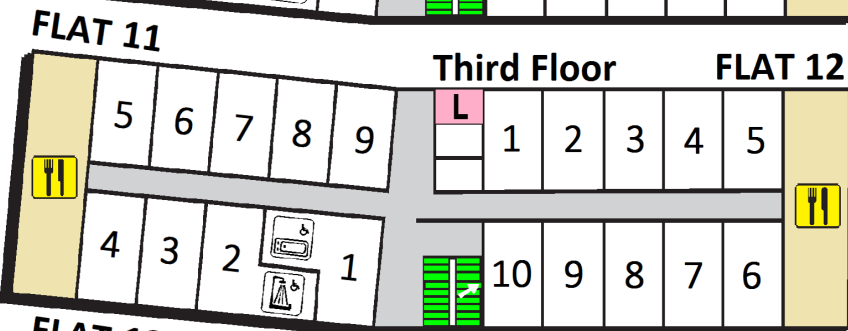

Southwark Hall

Lancaster Complex

Key

-  Staircase
-  Kitchen
-  Adapted toilet
-  Lift
-  Adapted Room (with bath)
-  Adapted Room (with shower)
-  Entrance

- A. Southwark Hall
- B. Stockwell Hall
- C. Borough Road Hall
- D. Maria Grey Hall
- E. Gordon Hall