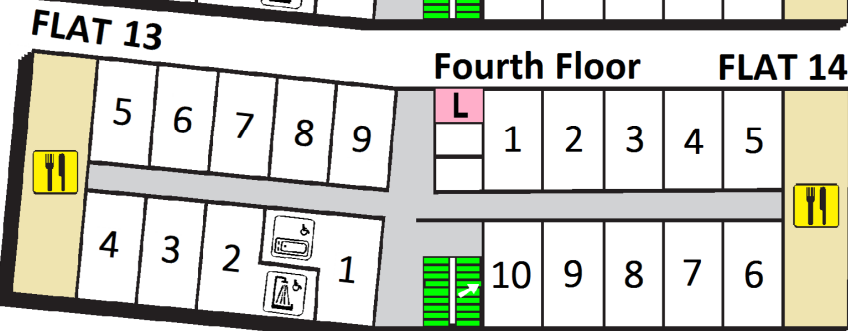

Southwark Hall

Lancaster Complex

Key

-  Staircase
-  Kitchen
-  Adapted toilet
-  Lift
-  Adapted Room (with bath)
-  Adapted Room (with shower)
-  Entrance

- A. Southwark Hall
- B. Stockwell Hall
- C. Borough Road Hall
- D. Maria Grey Hall
- E. Gordon Hall