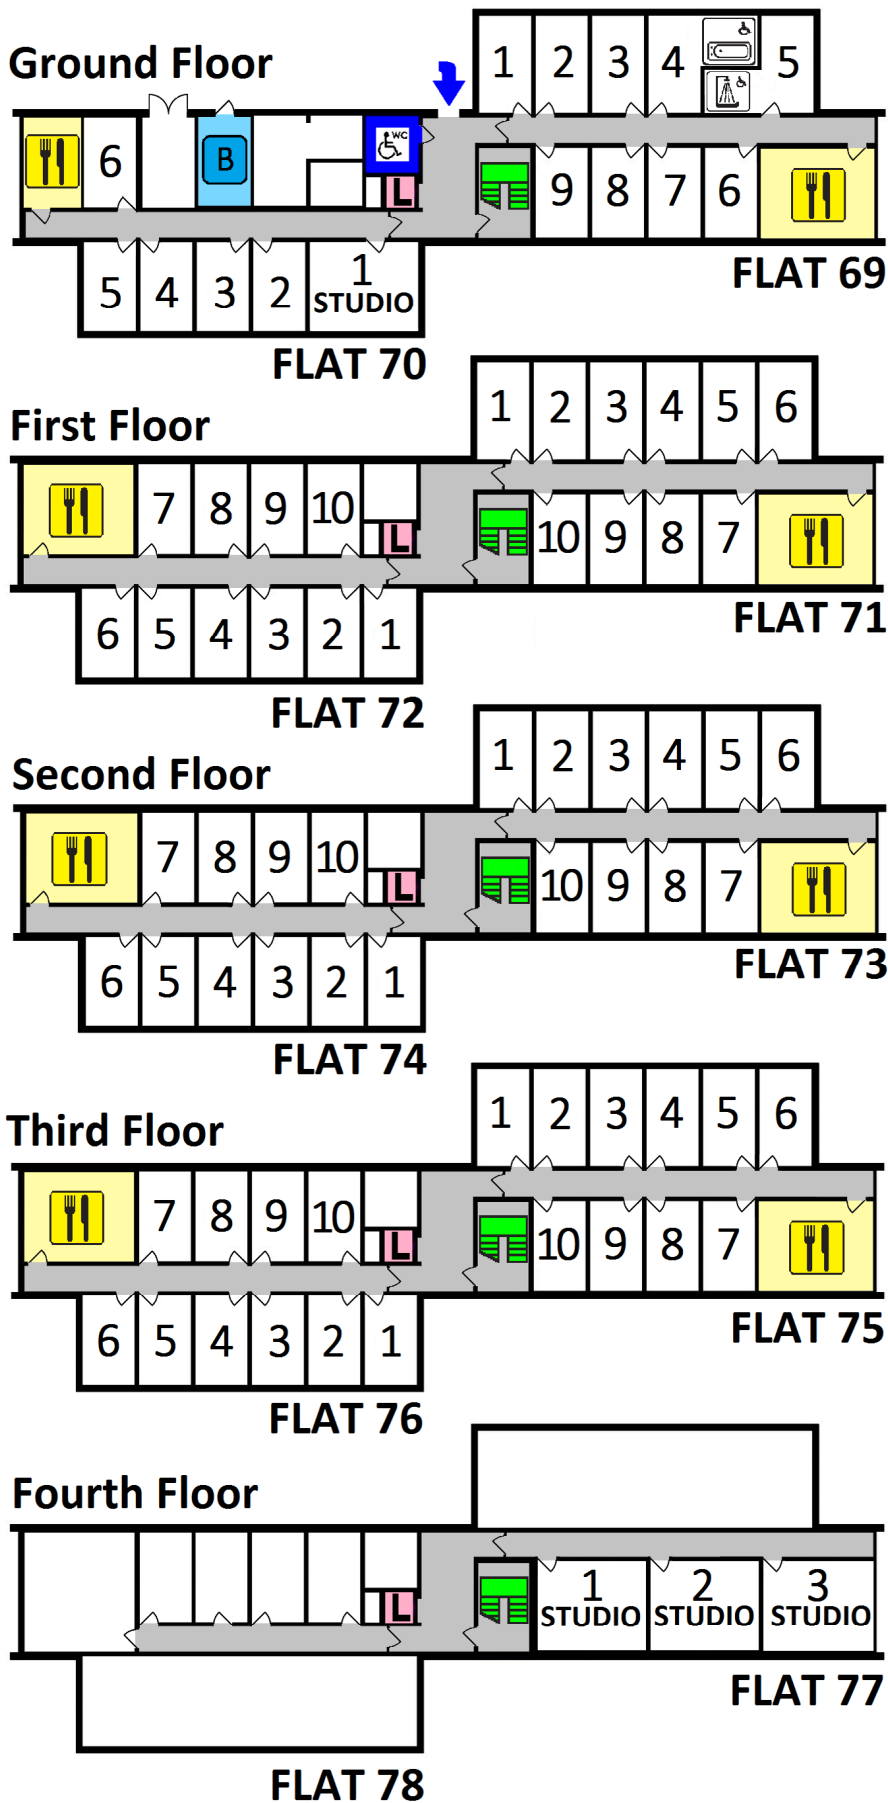

David Neave Hall

Isambard Complex, Block H

Brunel
University
London

Key

-  Staircase
-  Kitchen
-  Lift
-  Bicycles
-  Entrance
-  Accessible WC
-  Adapted room (with shower)
-  Adapted room (with bath)