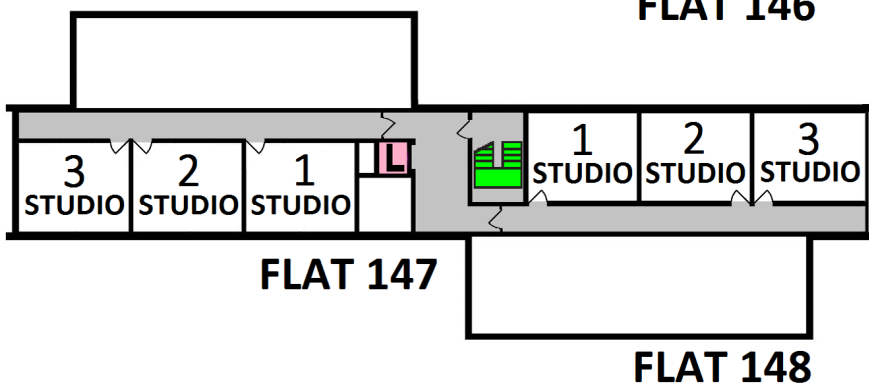

Syd Urry Hall

Isambard Complex, Block O

Brunel
University
London

Ground Floor

First Floor

Second Floor

Third Floor

Fourth Floor

Key

- Staircase
- Kitchen
- Lift
- Bicycles
- Entrance
- Accessible WC
- Adapted room (with shower)
- Adapted room (with bath)