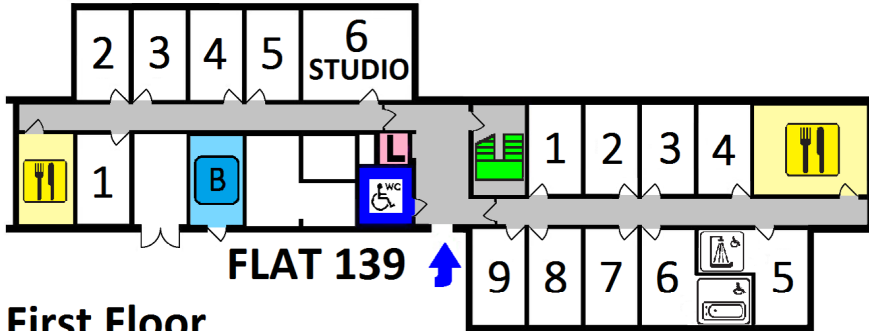

Syd Urry Hall

Isambard Complex, Block O

Brunel
University
London

Ground Floor

First Floor

Second Floor

Third Floor

Fourth Floor

Key

- Staircase
- Kitchen
- Lift
- Bicycles
- Entrance
- Accessible WC
- Adapted room (with shower)
- Adapted room (with bath)