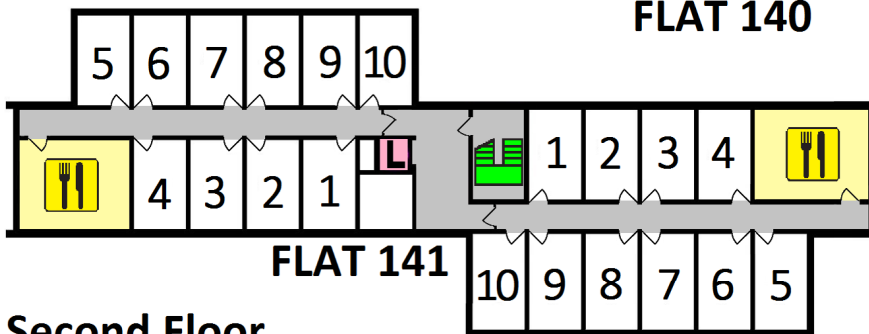

Syd Urry Hall

Isambard Complex, Block O

Brunel
University
London

Ground Floor

First Floor

Second Floor

Third Floor

Fourth Floor

Key

- Staircase
- Kitchen
- Lift
- Bicycles
- Entrance
- Accessible WC
- Adapted room (with shower)
- Adapted room (with bath)