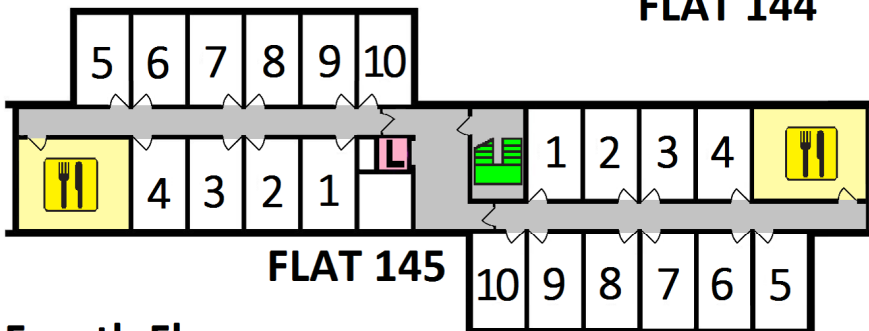

Syd Urry Hall

Isambard Complex, Block O

Brunel
University
London

Ground Floor

First Floor

Second Floor

Third Floor

Fourth Floor

Key

- Staircase
- Kitchen
- Lift
- Bicycles
- Entrance
- Accessible WC
- Adapted room (with shower)
- Adapted room (with bath)