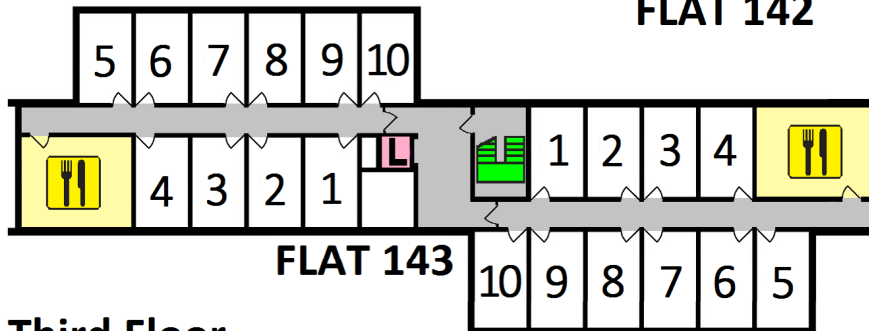

Syd Urry Hall

Isambard Complex, Block O

Brunel
University
London

Ground Floor

First Floor

Second Floor

Third Floor

Fourth Floor

Key

- Staircase
- Kitchen
- Lift
- Bicycles
- Entrance
- Accessible WC
- Adapted room (with shower)
- Adapted room (with bath)