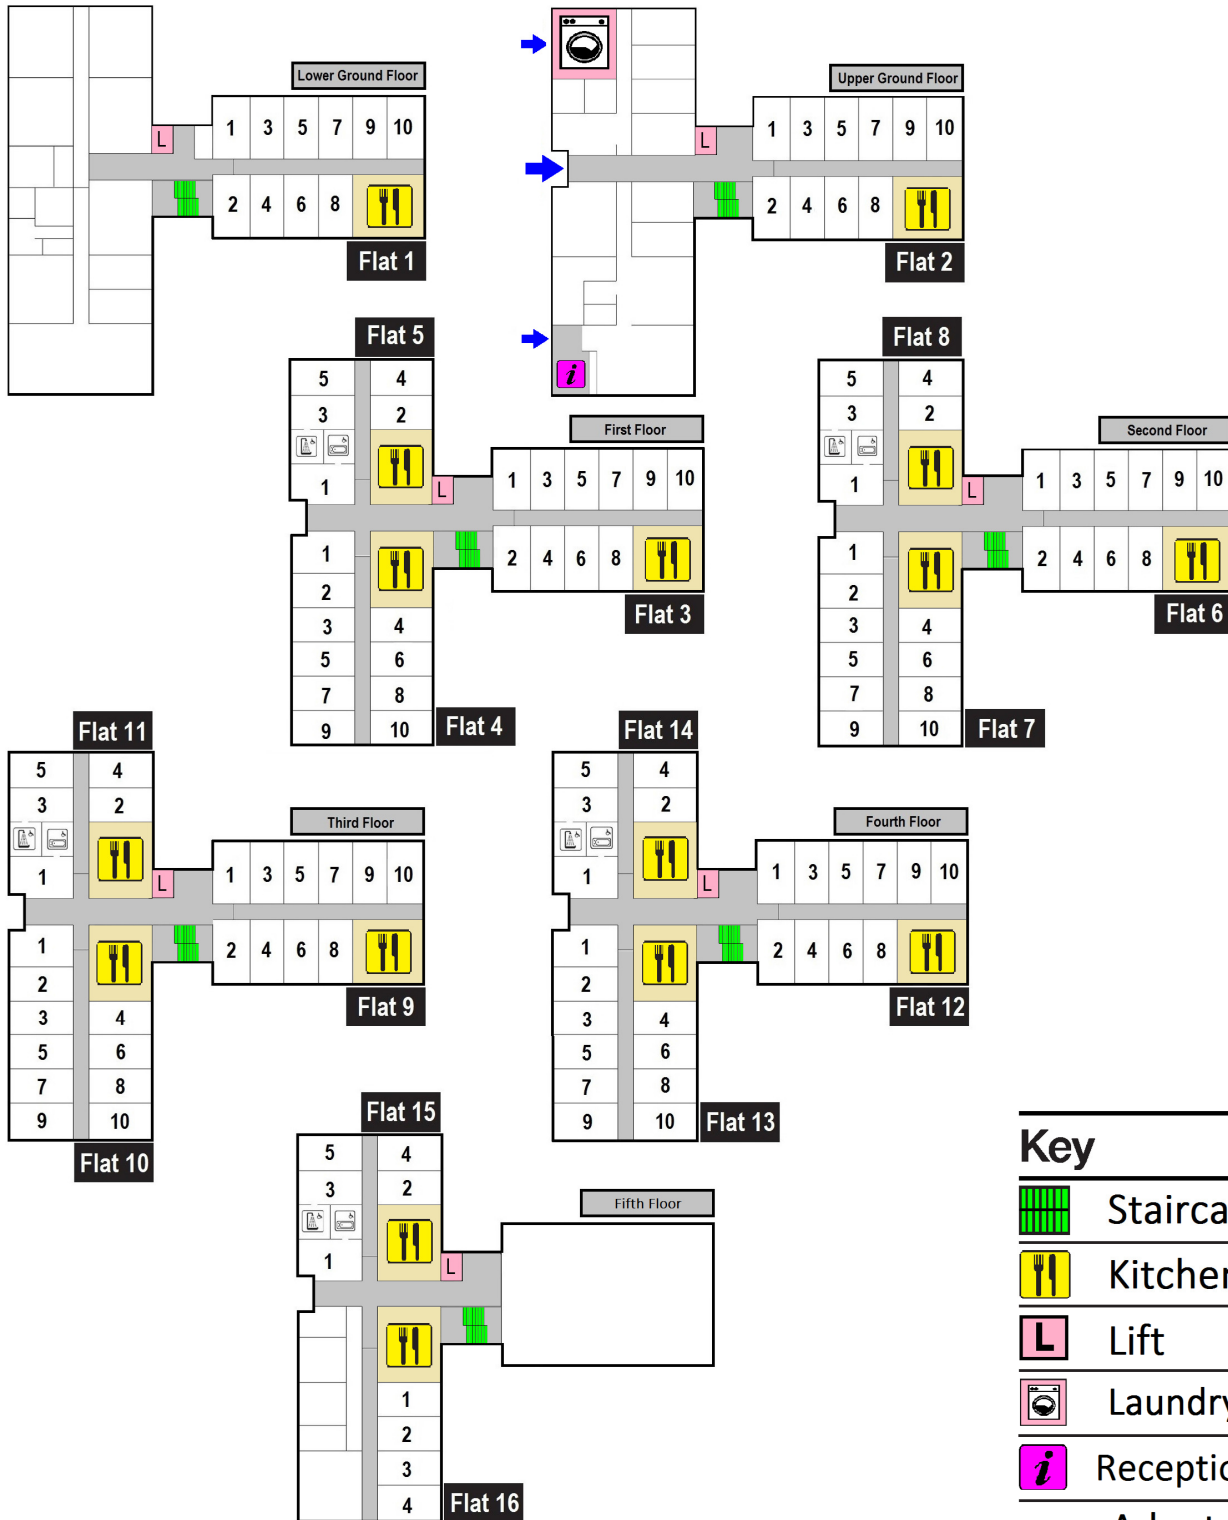

# Bishop Hall

## Bishop Complex

**Brunel**  
University  
London

### Key

-  Staircase
-  Kitchen
-  Lift
-  Laundry
-  Reception
-  Adapted Room (with bath)
-  Adapted Room (with shower)
-  Entrance