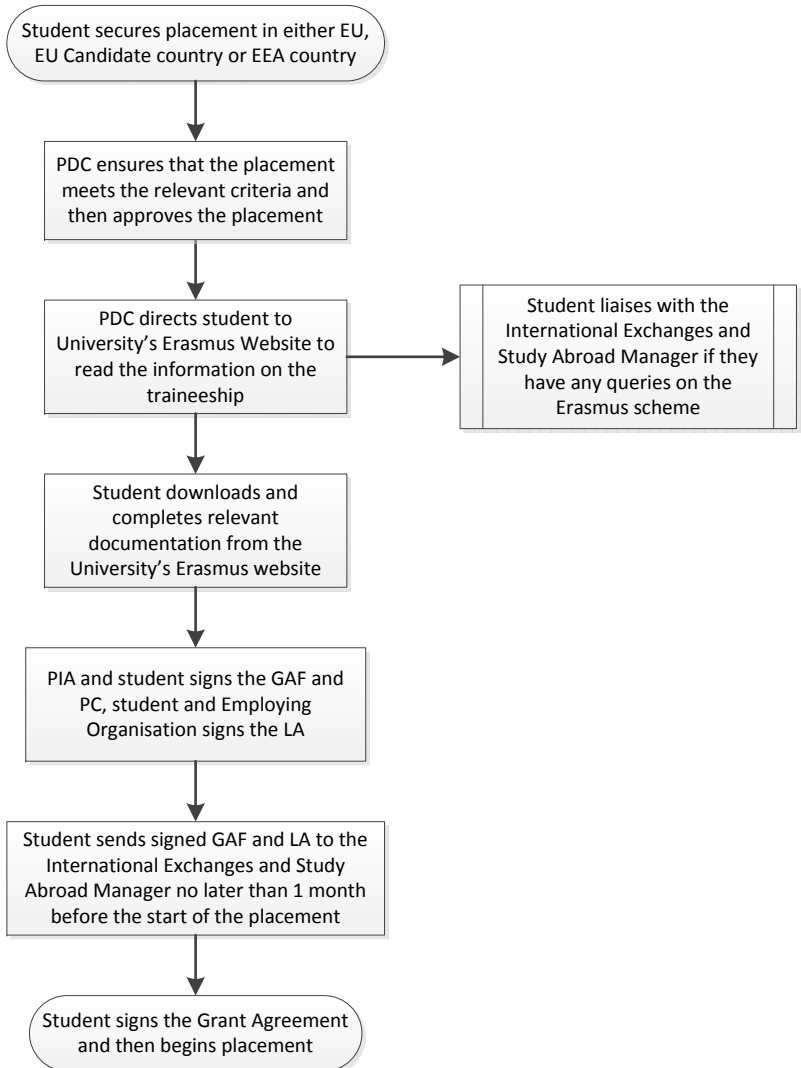

# Appendix 4 - Erasmus Process

Maintained by:	Director of Academic Programme Development/ Academic Partnerships Office
Owned by:	QAC on behalf of Senate
Last updated:	August 2015
Last Reviewed:	August 2016
Next review date:	August 2017
Current Version:	1.2
Location of Master Document:	<a href="https://intra.brunel.ac.uk/s/QSO/Team/Partnerships">https://intra.brunel.ac.uk/s/QSO/Team/Partnerships</a>

## Appendix 4 – Erasmus Process

### Legend

EU = European Union  
 EEA = European Economic Area  
 PDC = Professional Development Centre  
 PIA = Placement & Internship Adviser  
 PC = Placement Convenor  
 GAF = Grant Application Form  
 LA = Learning Agreement