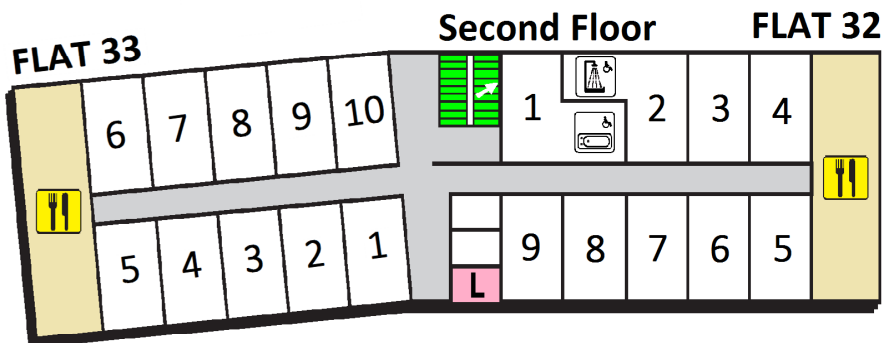

Borough Road Hall

Lancaster Complex

Brunel
University
London

Key

	Staircase
	Kitchen
	Adapted toilet
	Lift
	Adapted Room (with bath)
	Adapted Room (with shower)
	Entrance

- A. Southwark Hall
- B. Stockwell Hall
- C. Borough Road Hall
- D. Maria Grey Hall
- E. Gordon Hall