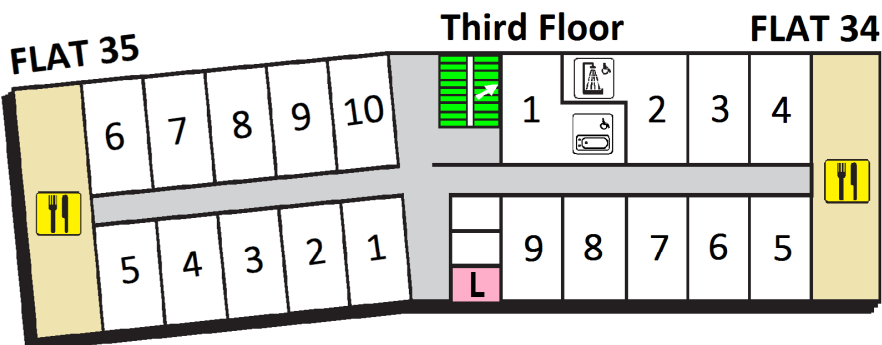

Borough Road Hall

Lancaster Complex

Brunel
University
London

Key

	Staircase
	Kitchen
	Adapted toilet
	Lift
	Adapted Room (with bath)
	Adapted Room (with shower)
	Entrance

- A. Southwark Hall
- B. Stockwell Hall
- C. Borough Road Hall
- D. Maria Grey Hall
- E. Gordon Hall