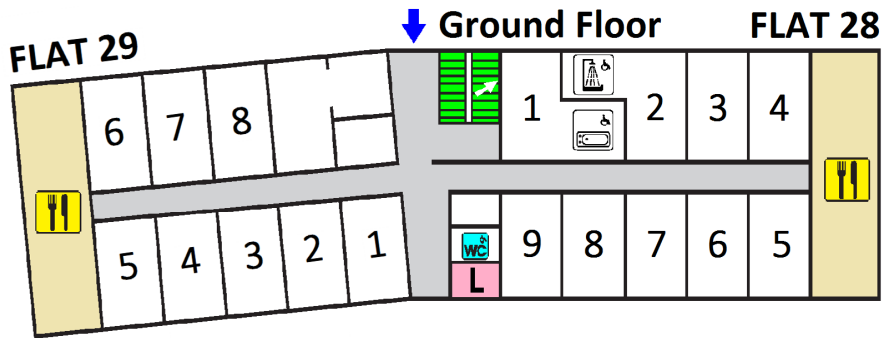

Borough Road Hall

Lancaster Complex

Brunel
University
London

Key

	Staircase
	Kitchen
	Adapted toilet
	Lift
	Adapted Room (with bath)
	Adapted Room (with shower)
	Entrance

- A. Southwark Hall
- B. Stockwell Hall
- C. Borough Road Hall
- D. Maria Grey Hall
- E. Gordon Hall