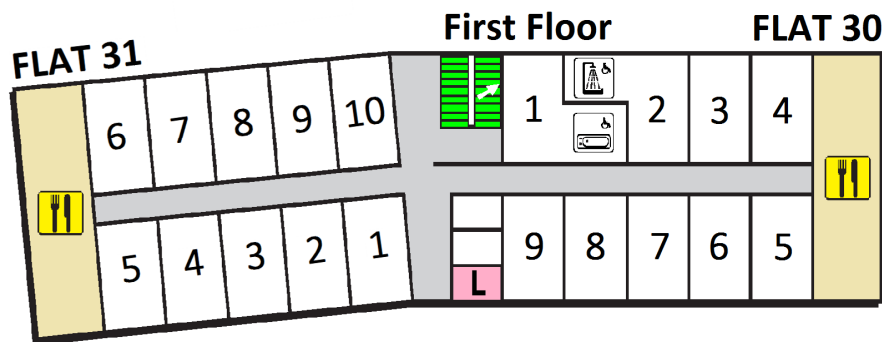

Borough Road Hall

Lancaster Complex

Brunel
University
London

Key

	Staircase
	Kitchen
	Adapted toilet
	Lift
	Adapted Room (with bath)
	Adapted Room (with shower)
	Entrance

- A. Southwark Hall
- B. Stockwell Hall
- C. Borough Road Hall
- D. Maria Grey Hall
- E. Gordon Hall