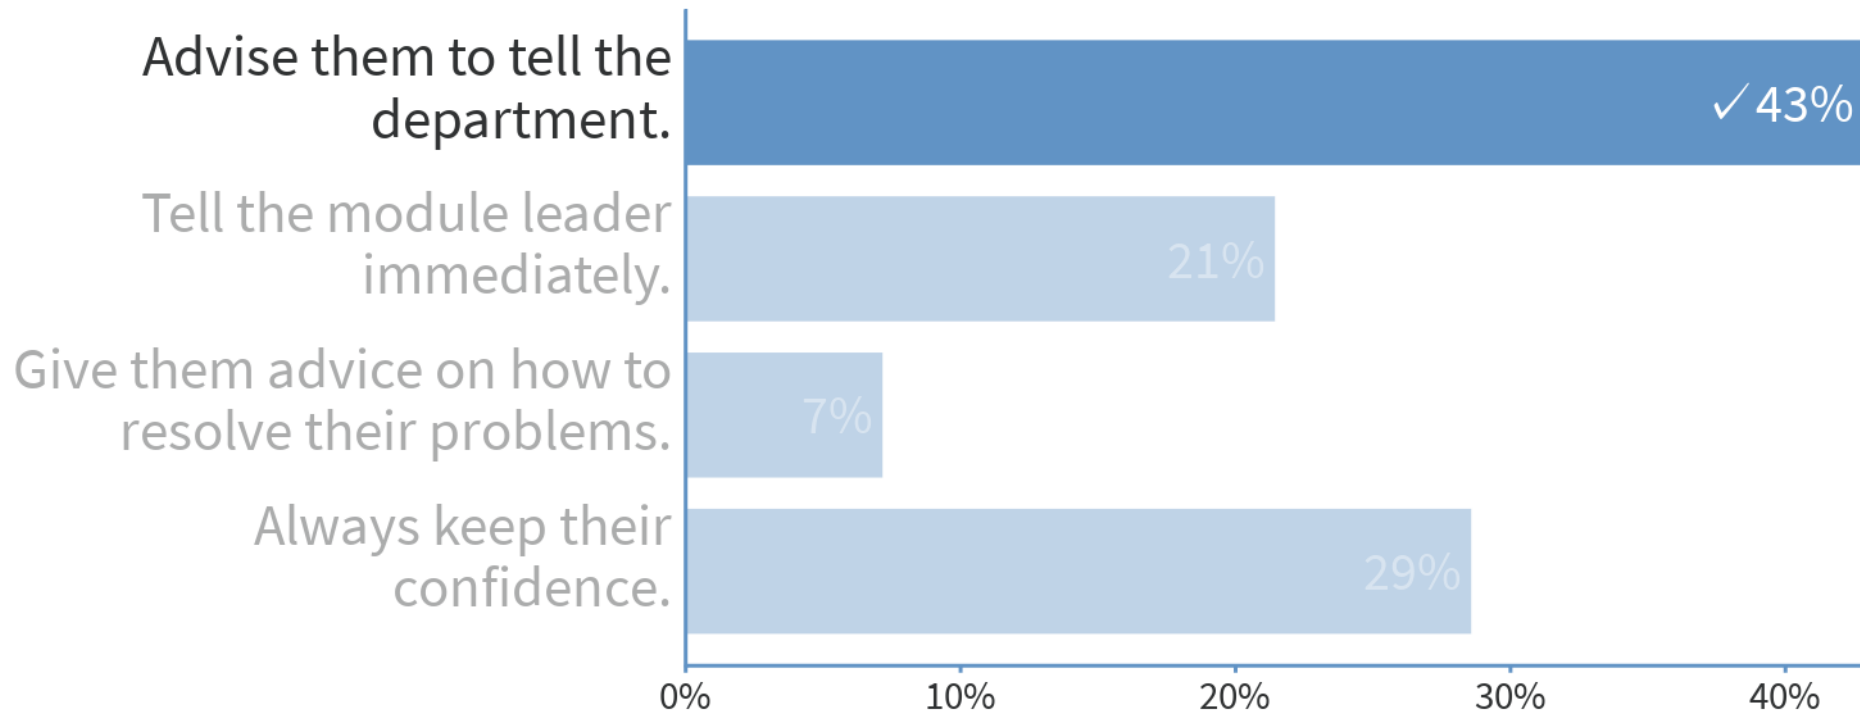

A student asked you a question about programming but you don't know the answer. What do you do?

When poll is active, respond at **PollEv.com/simonkent**

Text **SIMONKENT** to **07480 781235** once to join

A student tells you in-confidence about a mental health issue.

When poll is active, respond at Pollev.com/simonkent Text **SIMONKENT** to **07480 781235** once to join

A student is struggling with their coursework. What do you?