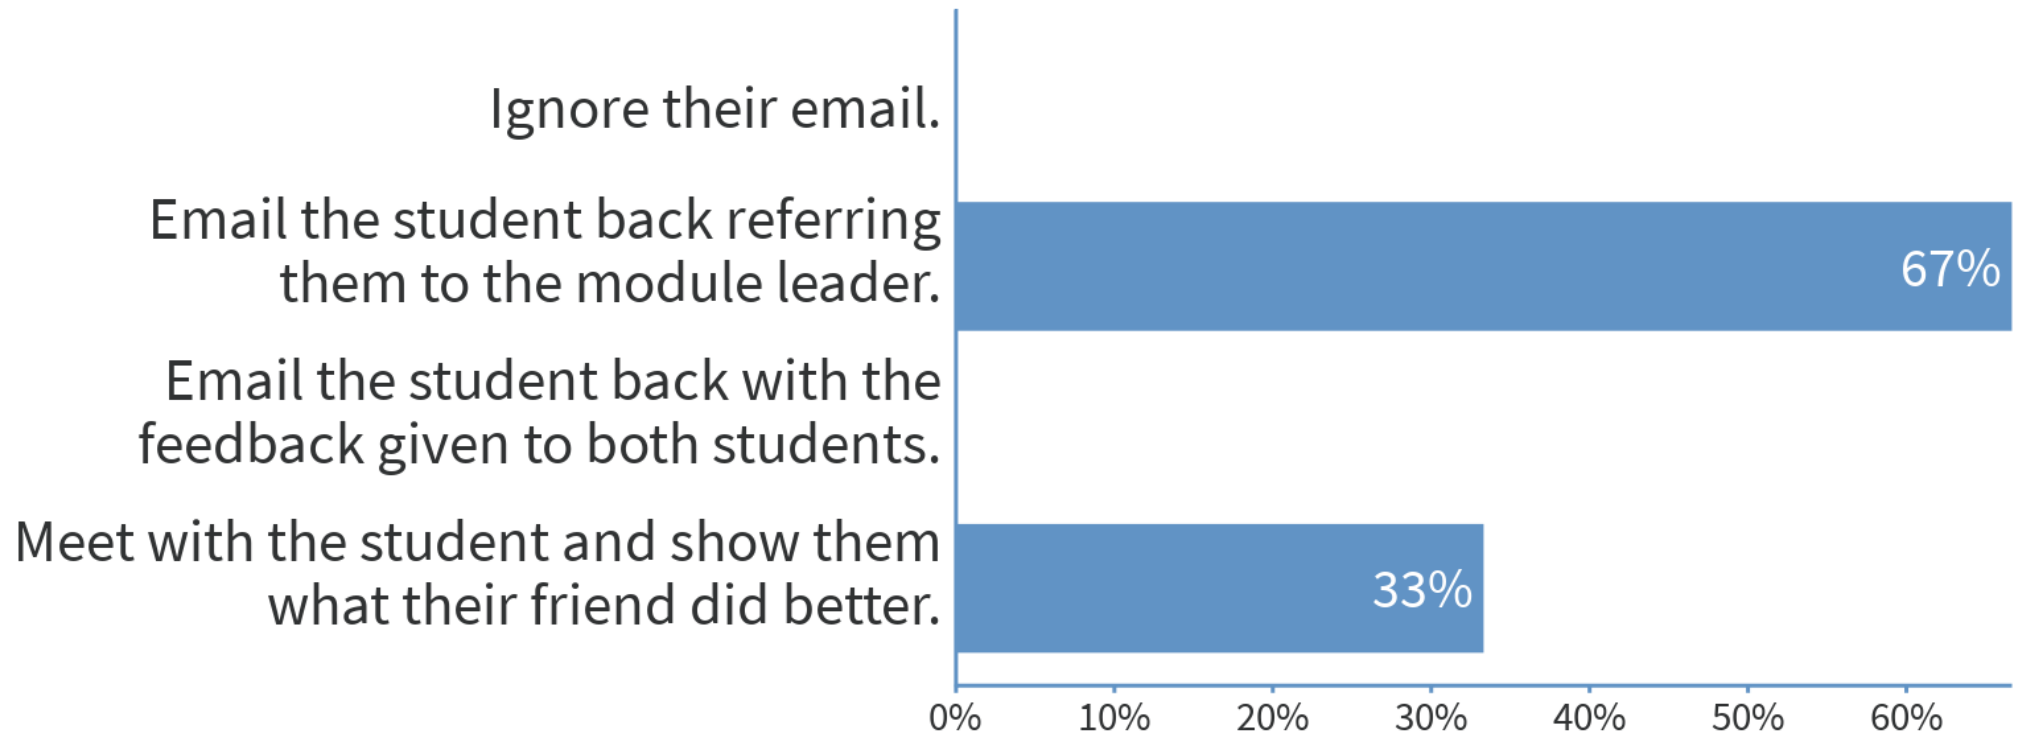

A student emails that their friend, whom they have helped, received a better grade.

When poll is active, respond at PollEv.com/simonkent Text **SIMONKENT** to **07480 781235** once to join