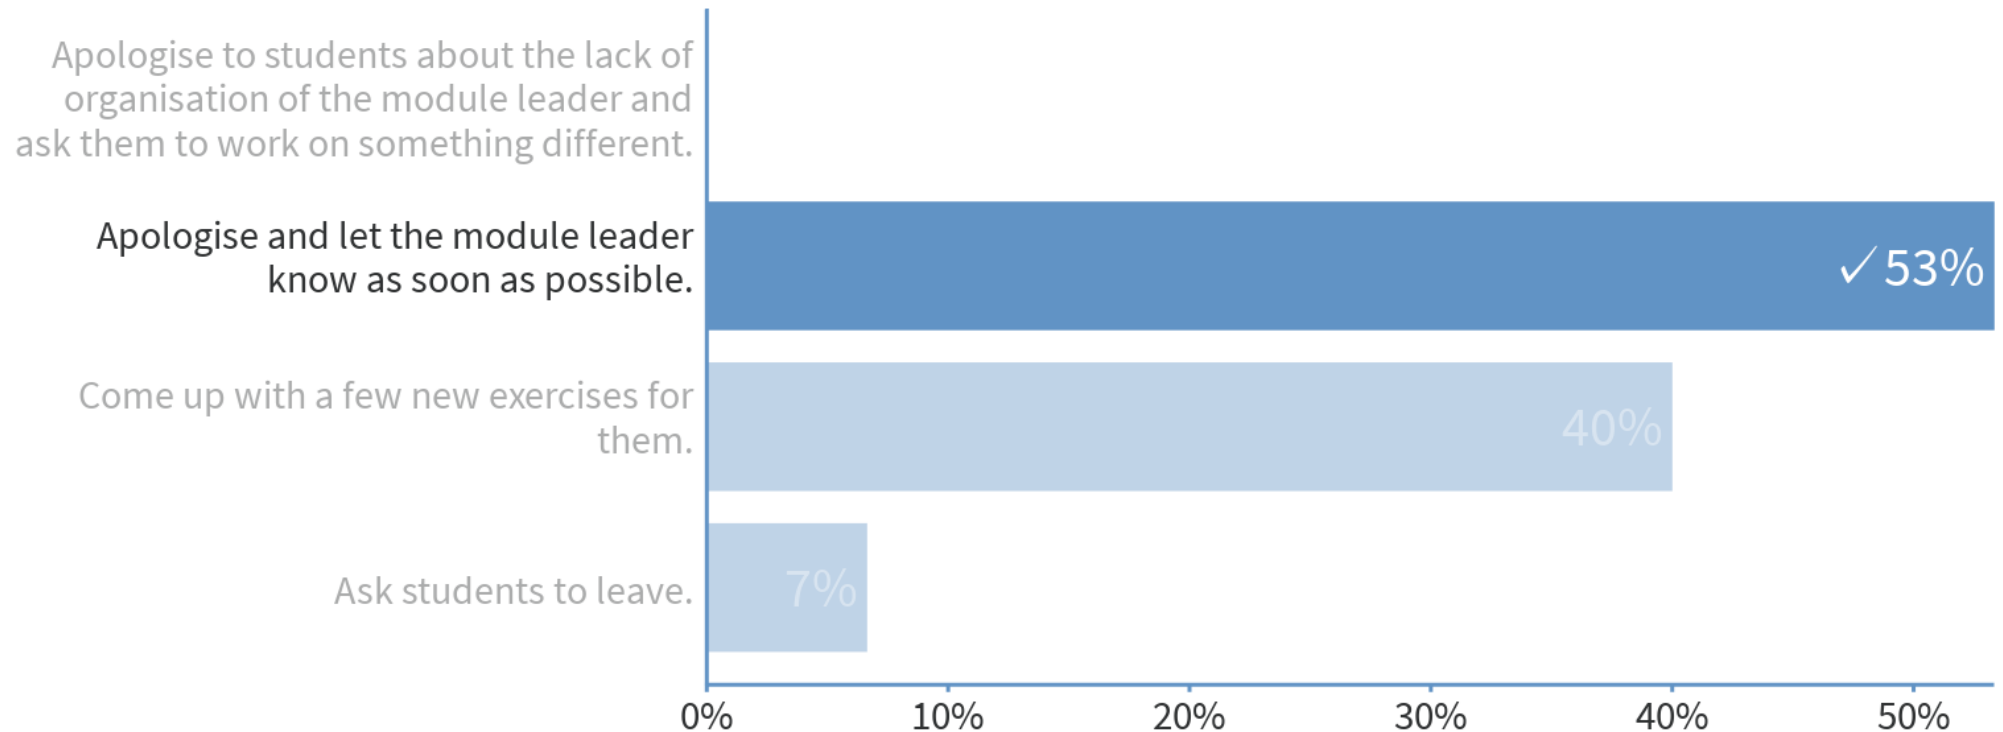

The module leader has not released the lab sheet yet and the lab session has started. What do you do?

📱 When poll is active, respond at [PollEv.com/simonkent](https://poll-ev.com/simonkent) 📞 Text **SIMONKENT** to **07480 781235** once to join