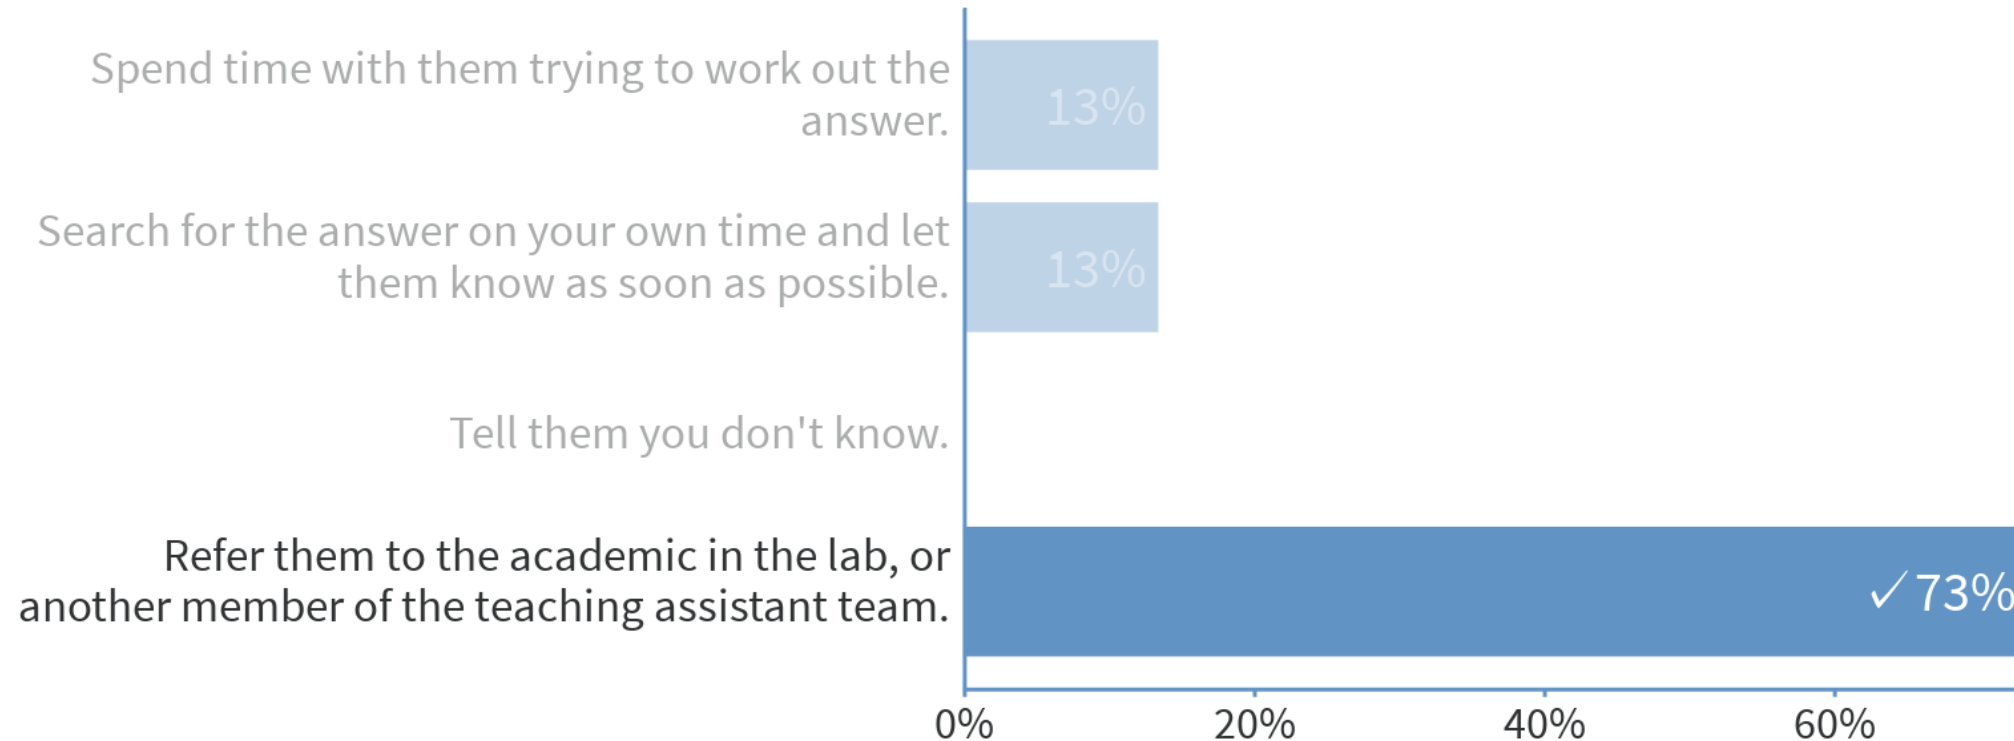

A student asked you a question about programming but you don't know the answer. What do you do?

When poll is active, respond at **PollEv.com/simonkent**

Text **SIMONKENT** to **07480 781235** once to join