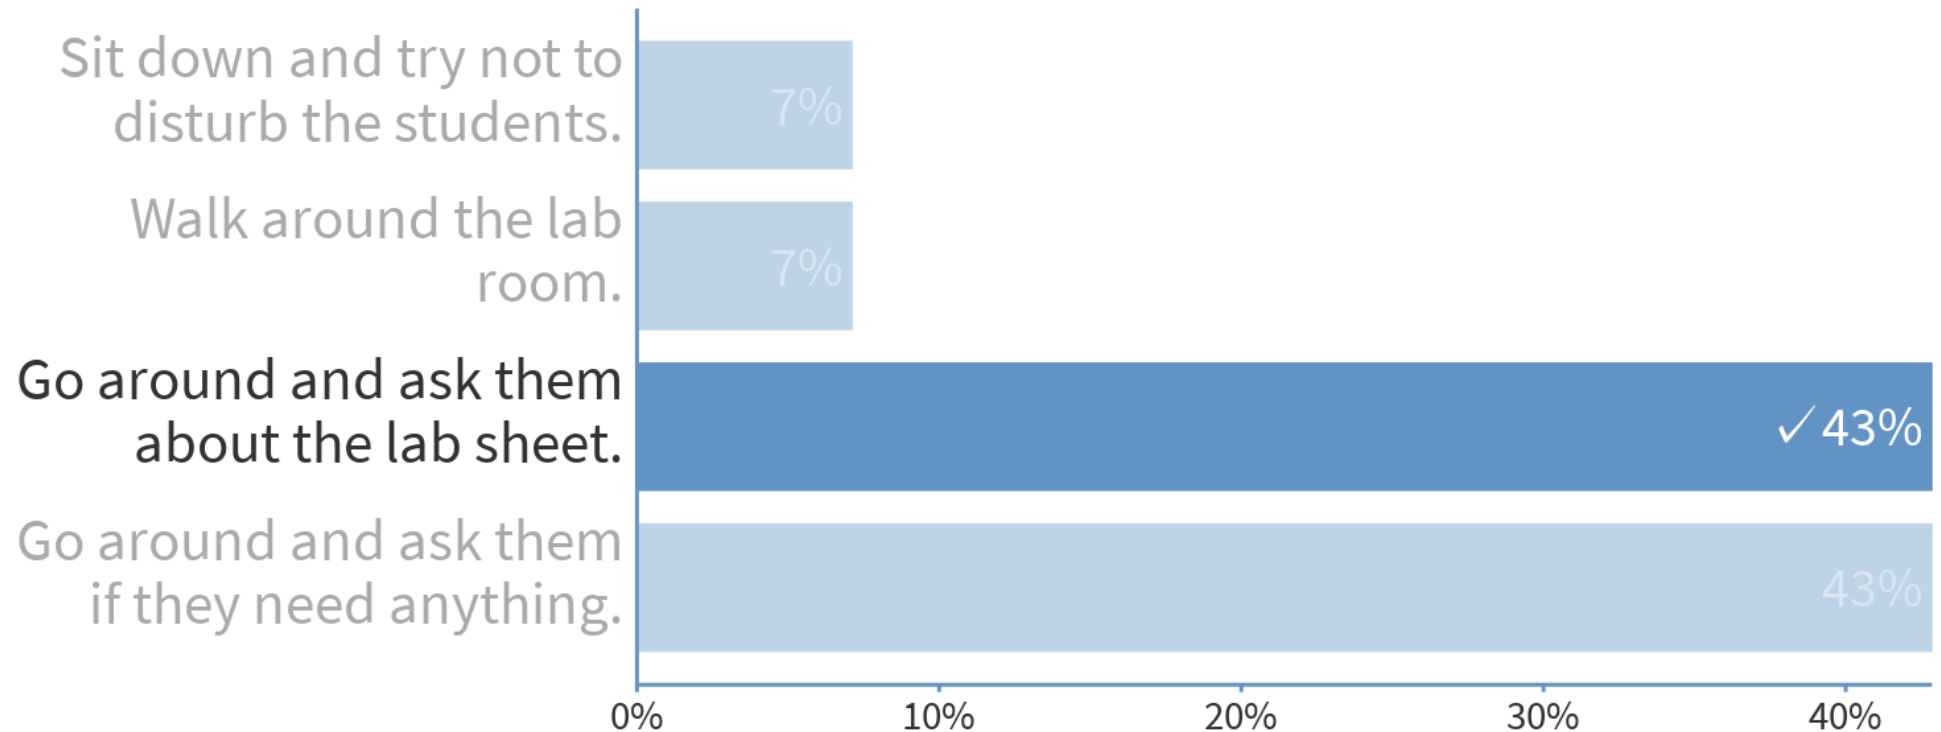

📱 When poll is active, respond at PollEv.com/simonkent 📞 Text **SIMONKENT** to **07480 781235** once to join

A student is asking you to help them complete an exercise. What should you not do?

📱 When poll is active, respond at **PollEv.com/simonkent** 📱 Text **SIMONKENT** to **07480 781235** once to join