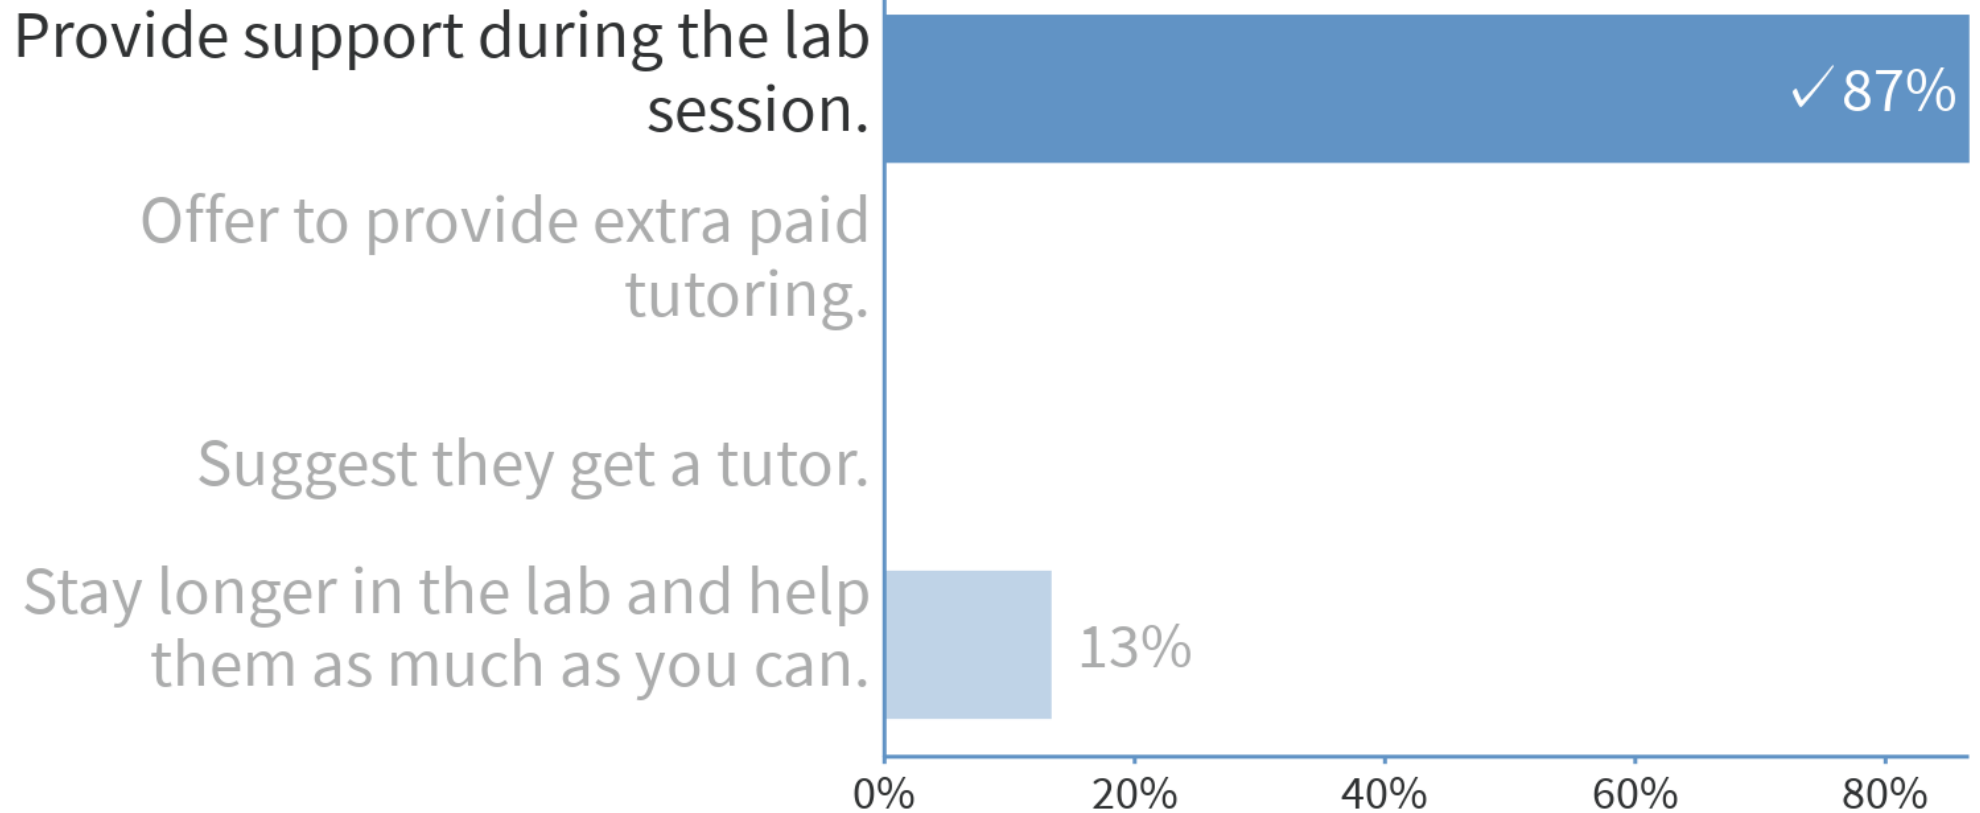

A student is struggling with their coursework. What do you?

📱 When poll is active, respond at PollEv.com/simonkent 📞 Text **SIMONKENT** to **07480 781235** once to join