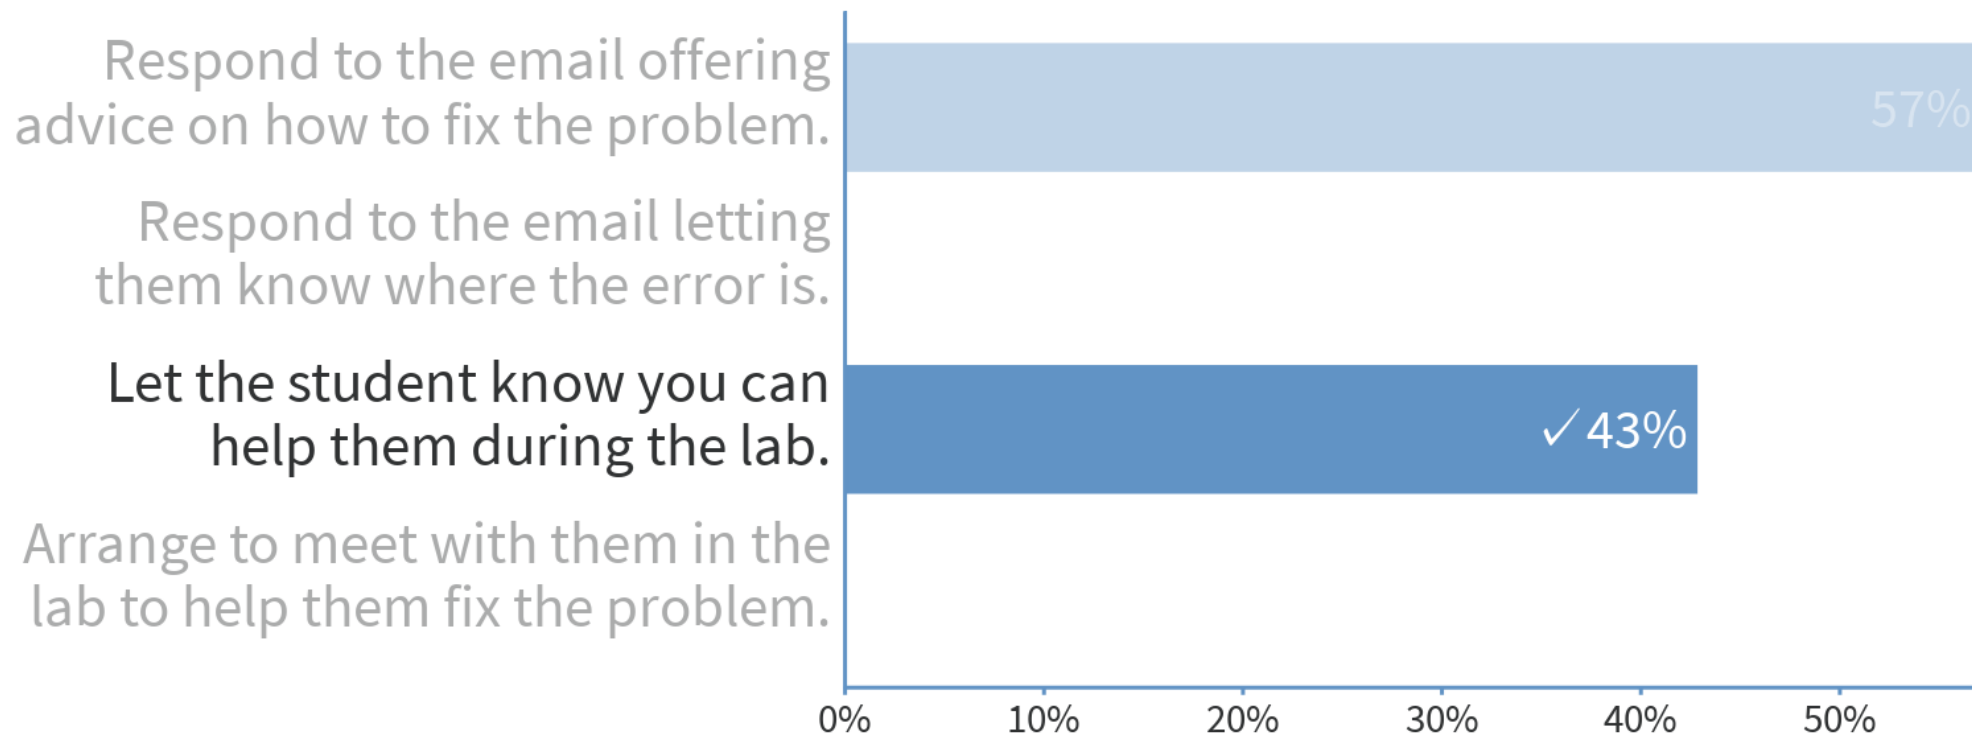

A student emails about their code suddenly not running. What do you do?

👤 When poll is active, respond at PollEv.com/simonkent 📱 Text **SIMONKENT** to **07480 781235** once to join